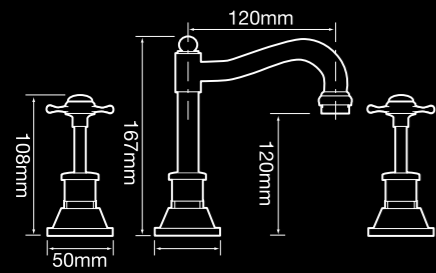

THE VICTORIAN RANGE

TAPWARE & ACCESSORY DIMENSIONS

V3343E
English style basin set
(available in English style swivel outlet -
V3343EA)