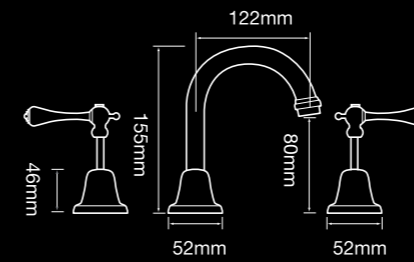

THE FEDERATION RANGE

TAPWARE DIMENSIONS

F9343LV
Basin set lever handle