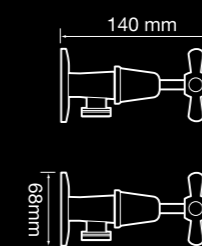

## DIMENSIONS

M2343  
Basin set

M2353 ^  
Bath set

M2996  
Laundry wall / spa set  
with swivel outlet

M2343B ^  
Wall top assemblies - pair

M2413 ^  
Washing machine stops - pair

M2513  
Shower set  
with all directional arm