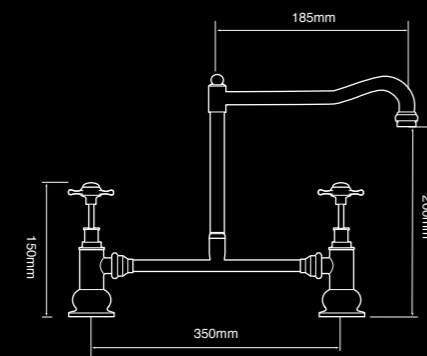

V3356E
English style exposed hob
kitchen set with swivel outlet

V3343BLV ^
Wall top assemblies pair
with lever handles