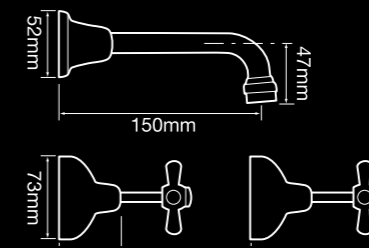

M2353 ^
Bath set