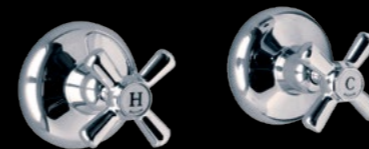

## TAPWARE

^ WELS does not apply  
 Ceramic discs are **not** available for this range

M2343  
 Basin set  
 ★★★★★

M2353 ^  
 Bath set

M2996  
 Laundry wall / spa set  
 with swivel outlet  
 ★★★★★

M2343B ^  
 Wall top assemblies - pair