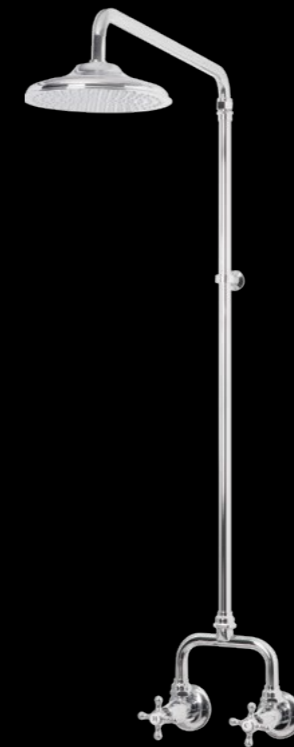

## SHOWERS

F9365  
 Wall mounted exposed bath set  
 (200mm centre to centre)  
 ★★★

F9338  
 Exposed telephone style hand held bath/shower set with diverter  
 (200mm centre to centre)  
 ★★★

F9332  
 Exposed floor entry bath/shower set with upstands  
 (150mm centre to centre)  
 ★★★

F9318  
 Exposed telephone style shower set  
 (200mm centre to centre)  
 ★★★

F9313  
 Exposed shower set  
 (150mm centre to centre)  
 ★★★

F9331  
 Exposed bath/shower set  
 (150mm centre to centre)  
 ★★★

F9354  
 Exposed bath/shower set with hand held shower with floor entry  
 (200mm centre to centre)  
 ★★★

F9355  
 Hob mounted exposed bath set  
 (200mm centre to centre)  
 ★★★

F9357^  
 Hob mounted exposed bath set