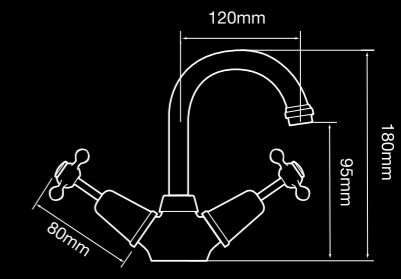

## TAPWARE DIMENSIONS

F9353  
Bath set 150mm outlet

English style  
outlets

F9343LV  
Basin set lever handle

F9346E  
English style  
exposed basin set

F9500E  
English style sink twinner set  
lever handle