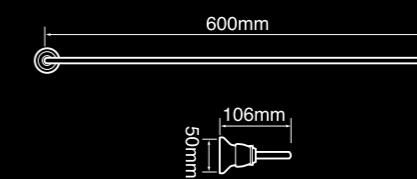

A7117  
Toothbrush holder

A7116  
Soap dish

A7996  
Wall spa set with swivel outlet

A7510  
Bib taps - pair

A7413 ^  
Washing machine stops - pair

A7113B - 300mm  
A7112A - 600mm  
A7112B - 750mm  
A7112C - 900mm  
Double towel rail