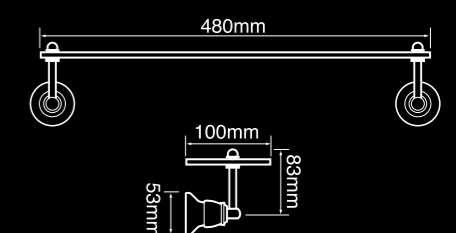

A7222B
Shower shelf
450mm