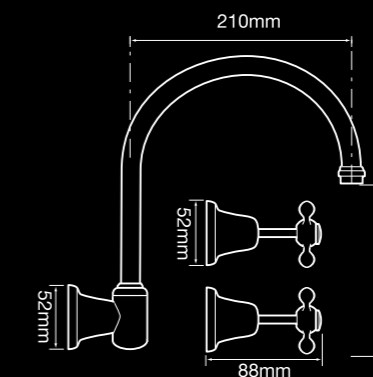

F9501E
English style basin
twiner set lever handle

F9996
Wall laundry/spa set