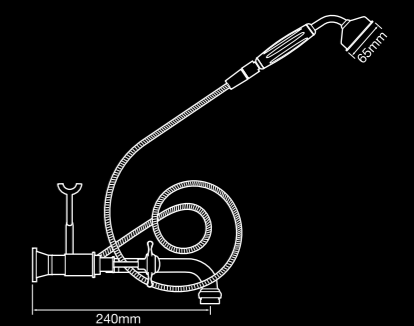

V3365
Wall mounted exposed bath
set with hand held shower