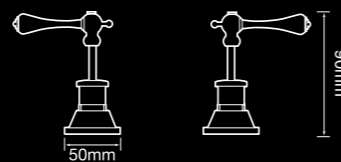

V3343BLV ^
Wall top assemblies pair
with lever handles