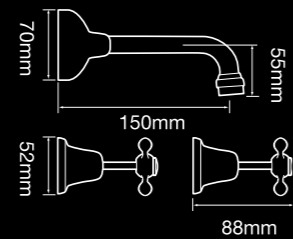

THE FEDERATION RANGE

TAPWARE DIMENSIONS

F9353
Bath set 150mm outlet