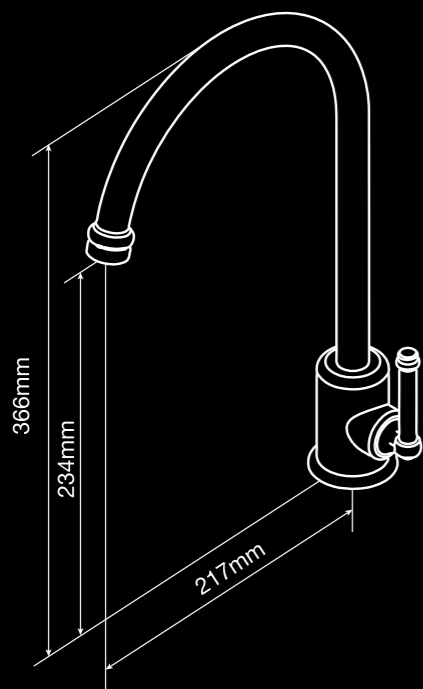

# MIXER DIMENSIONS

F9340CH  
Basin mixer

F9300CH  
Sink mixer

F93410CH  
Gooseneck sink mixer

F9320CH  
Bath/shower mixer