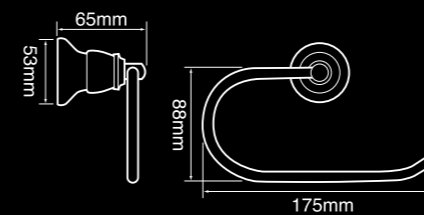

A7115
Toilet roll holder