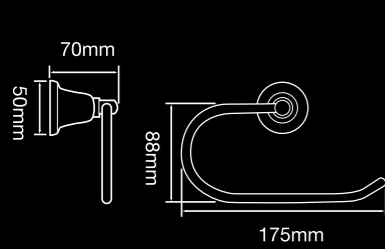

# ACCESSORY DIMENSIONS

F9110A  
Single towel rail

F9112A  
Double towel rail

F9222B  
Shower shelf

F9113A  
Single hand towel rail

F9113B  
Double hand towel rail

F9115  
Toilet roll holder

F9114  
Towel ring