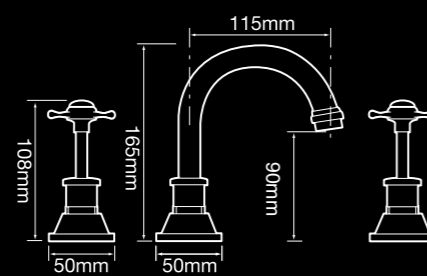

V3343
Basin set fixed outlet
(available in swivel outlet - V3343A)