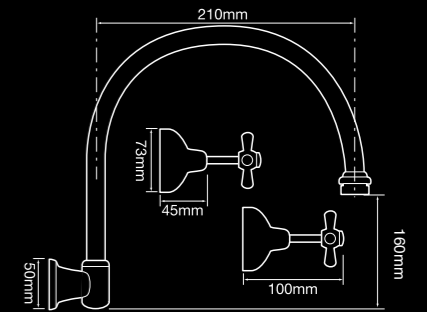

## DIMENSIONS

Y4343  
Basin set fixed outlet

Y4353 ^  
Bath set

Y4513  
Shower Set  
with all directional arm

Y4343B ^  
Wall top assemblies - pair

Y4413 ^  
Washing machine stops - pair

## DIMENSIONS

M2343  
Basin set

M2353 ^  
Bath set

M2996  
Laundry wall / spa set  
with swivel outlet

M2343B ^  
Wall top assemblies - pair

M2413 ^  
Washing machine stops - pair

M2513  
Shower set  
with all directional arm