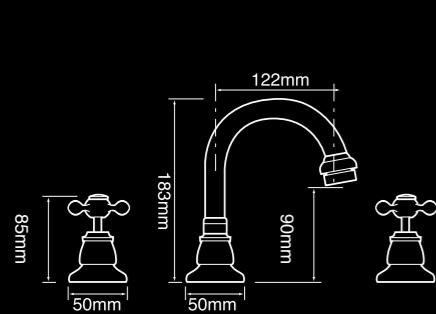

THE ALBERTINE RANGE

TAPWARE & ACCESSORY DIMENSIONS

A7118
Robe hook

A7115
Toilet roll holder

A7117
Toothbrush holder

A7116
Soap dish

A7510
Bib taps - pair

A7413 ^
Washing machine stops - pair

A7113A - 300mm
A7110A - 600mm
A7110B - 750mm
A7110C - 900mm
Single towel rail