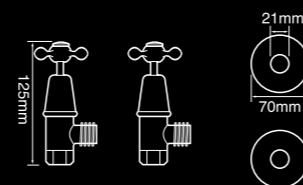

A7117  
Toothbrush holder

A7116  
Soap dish

A7996  
Wall spa set with swivel outlet

A7510  
Bib taps - pair

A7413 ^  
Washing machine stops - pair

A7113B - 300mm  
A7112A - 600mm  
A7112B - 750mm  
A7112C - 900mm  
Double towel rail