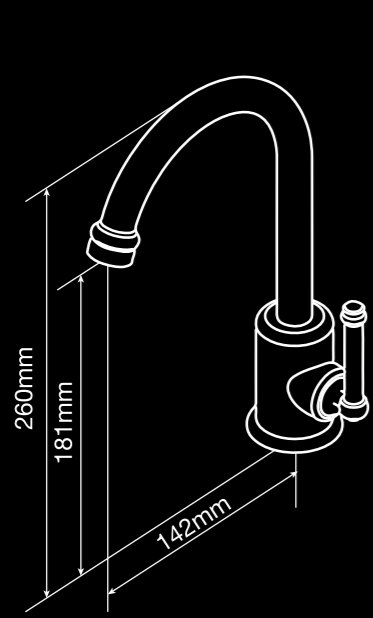

MIXER DIMENSIONS

F9340CH
Basin mixer