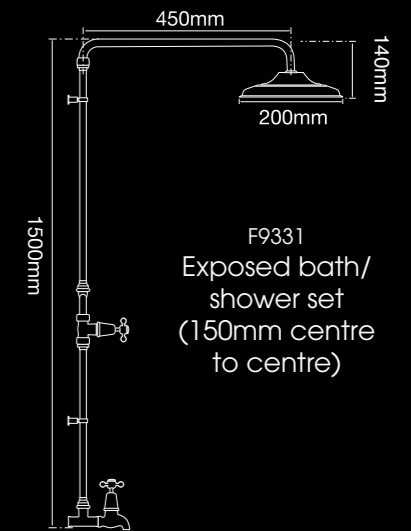

# ACCESSORY DIMENSIONS

F9110A  
Single towel rail

F9112A  
Double towel rail

F9222B  
Shower shelf

F9113A  
Single hand towel rail

F9113B  
Double hand towel rail

F9115  
Toilet roll holder

F9114  
Towel ring

# SHOWER DIMENSIONS

F9365  
Wall mounted  
exposed bath set  
(200mm centre to centre)

F9338  
Exposed telephone  
hand held  
bath/shower Set  
(200mm centre  
to centre)

F9332  
Exposed floor entry  
bath/shower set  
with upstands  
(150mm centre  
to centre)

F9313  
Exposed  
shower set  
(150mm centre  
to centre)

F9331  
Exposed bath/  
shower set  
(150mm centre  
to centre)

F9318  
Exposed telephone  
style shower set  
(200mm centre  
to centre)

F9355  
Hob mounted  
exposed bath set