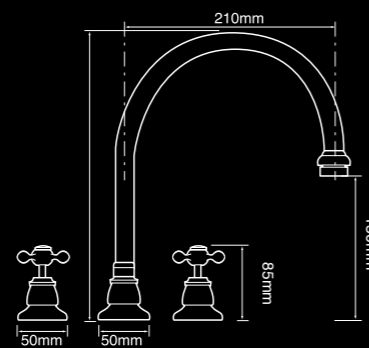

A7396
Hob spa set swivel outlet