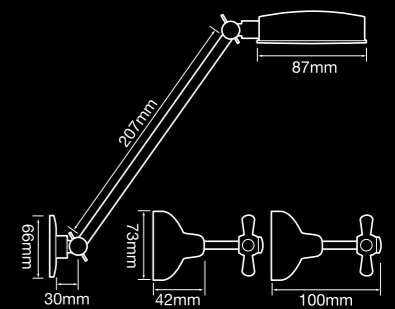

## DIMENSIONS

M2343  
Basin set

M2353 ^  
Bath set

M2996  
Laundry wall / spa set  
with swivel outlet

M2343B ^  
Wall top assemblies - pair

M2413 ^  
Washing machine stops - pair

M2513  
Shower set  
with all directional arm