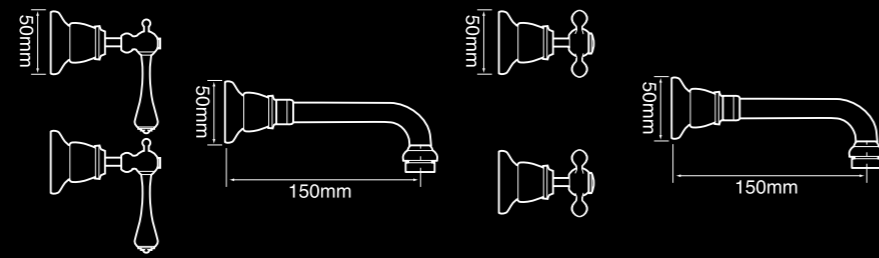

A7353 ^
Bath set

THE ALBERTINE RANGE

TAPWARE & ACCESSORY DIMENSIONS

A7353LV ^
Bath set lever handle