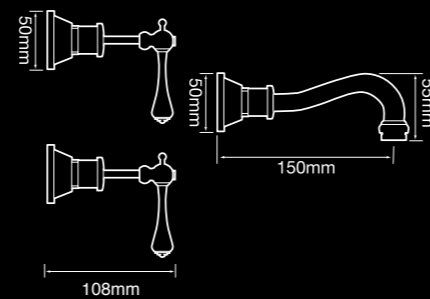

## TAPWARE & ACCESSORY DIMENSIONS

V3343E  
English style basin set  
(available in English style swivel outlet -  
V3343EA)

V3353  
Bath set

V3353ELV ^  
English style bath set  
with lever handles

V3373  
Pillar taps - pair