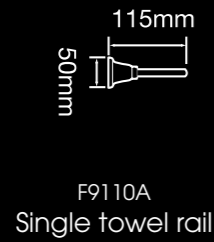

# ACCESSORY DIMENSIONS

F9110A  
Single towel rail

F9112A  
Double towel rail

F9222B  
Shower shelf

F9113A  
Single hand towel rail

F9113B  
Double hand towel rail

F9115  
Toilet roll holder

F9114  
Towel ring