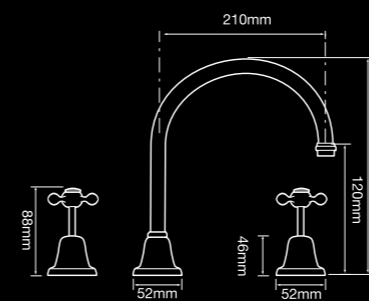

F9394
Hob spa set