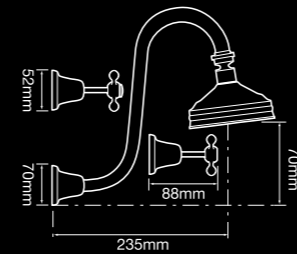

## TAPWARE DIMENSIONS

F9353  
Bath set 150mm outlet

English style  
outlets

F9343LV  
Basin set lever handle

F9346E  
English style  
exposed basin set

F9500E  
English style sink twinner set  
lever handle