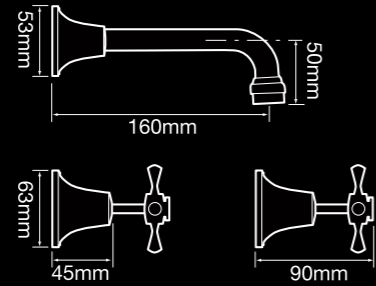

Y4353 ^
Bath set