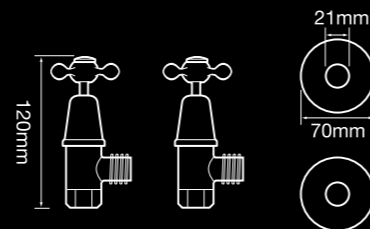

F9413
Washing machine stops