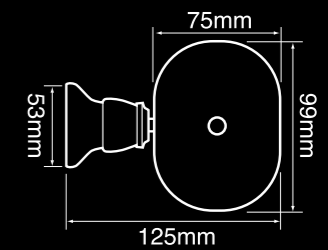

A7116
Soap dish