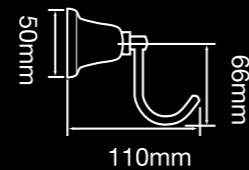

F9118
Robe hook