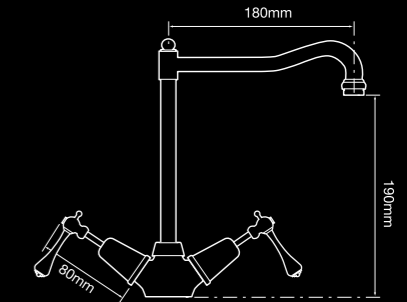

THE FEDERATION RANGE

TAPWARE DIMENSIONS

F9500E
English style sink twinner set
lever handle