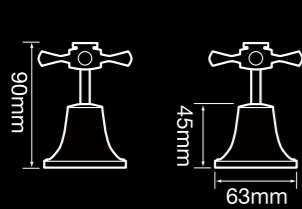

## DIMENSIONS

Y4343  
Basin set fixed outlet

Y4353 ^  
Bath set

Y4513  
Shower Set  
with all directional arm

Y4343B ^  
Wall top assemblies - pair

Y4413 ^  
Washing machine stops - pair