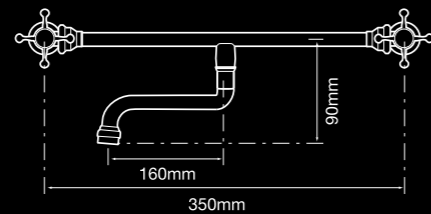

## TAPWARE DIMENSIONS

F9353  
Bath set 150mm outlet

English style  
outlets

F9343LV  
Basin set lever handle

F9346E  
English style  
exposed basin set

F9500E  
English style sink twinner set  
lever handle