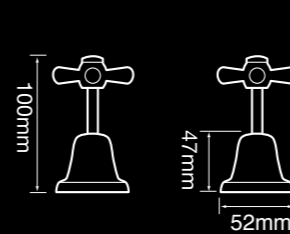

## DIMENSIONS

M2343  
Basin set

M2353 ^  
Bath set

M2996  
Laundry wall / spa set  
with swivel outlet

M2343B ^  
Wall top assemblies - pair

M2413 ^  
Washing machine stops - pair

M2513  
Shower set  
with all directional arm