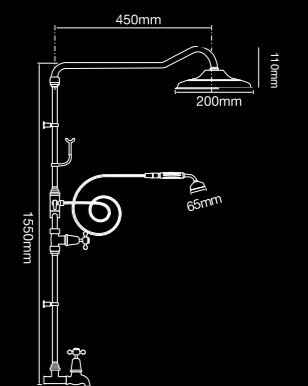

V3338
Exposed bath / shower set with
telephone style hand held shower
(200mm centre to centre)