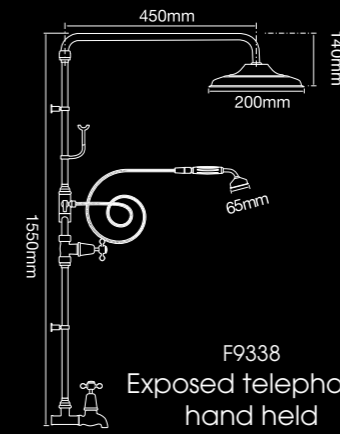

# ACCESSORY DIMENSIONS

F9110A  
Single towel rail

F9112A  
Double towel rail

F9222B  
Shower shelf

F9113A  
Single hand towel rail

F9113B  
Double hand towel rail

F9115  
Toilet roll holder

F9114  
Towel ring

# SHOWER DIMENSIONS

F9365  
Wall mounted  
exposed bath set  
(200mm centre to centre)

F9338  
Exposed telephone  
hand held  
bath/shower Set  
(200mm centre  
to centre)

F9332  
Exposed floor entry  
bath/shower set  
with upstands  
(150mm centre  
to centre)