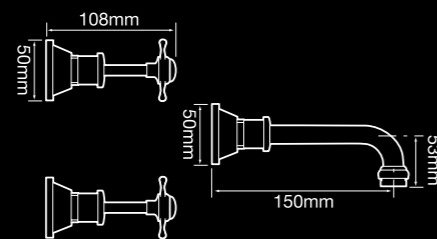

V3353
Bath set