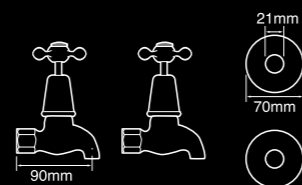

A7510
Bib taps - pair