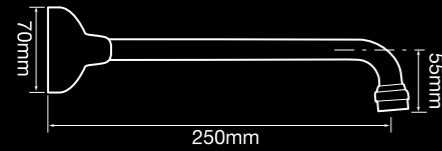

## TAPWARE DIMENSIONS

F9353  
Bath set 150mm outlet

English style  
outlets

F9343LV  
Basin set lever handle

F9346E  
English style  
exposed basin set

F9500E  
English style sink twinner set  
lever handle