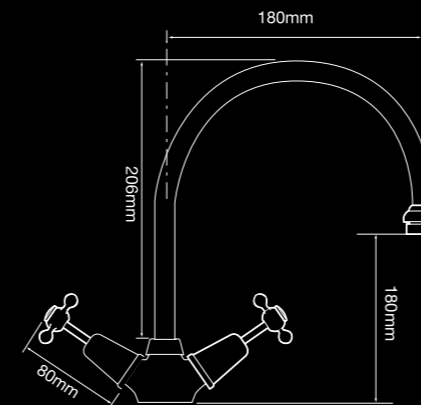

## TAPWARE DIMENSIONS

F9353  
Bath set 150mm outlet

English style  
outlets

F9343LV  
Basin set lever handle

F9346E  
English style  
exposed basin set

F9500E  
English style sink twinner set  
lever handle