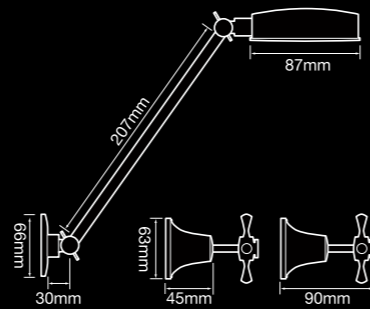

Y4513
Shower Set
with all directional arm