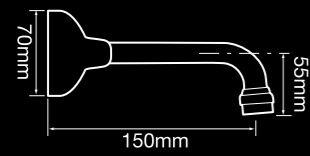

THE FEDERATION RANGE

TAPWARE DIMENSIONS

F9353
Bath set 150mm outlet

English style
outlets

F9343LV
Basin set lever handle

F9346E
English style
exposed basin set

F9500E
English style sink twinner set
lever handle