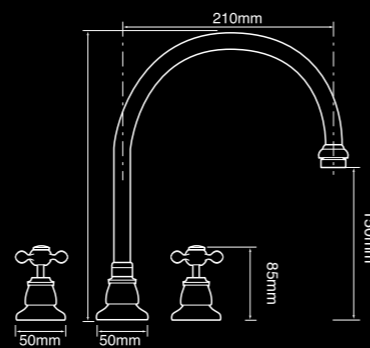

A7393
Hob kitchen set with swivel outlet
(available for laundry / spa - A7394)