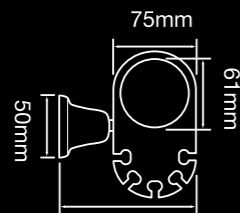

F9115
Toilet roll holder

F9117
Toothbrush holder