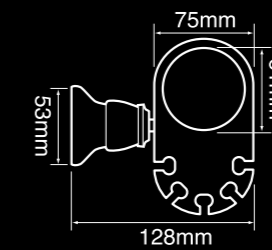

A7117
Toothbrush holder