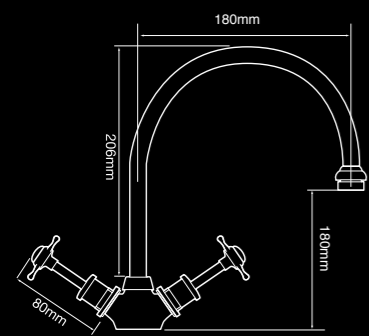

V3343BLV ^  
Wall top assemblies pair  
with lever handles

V3114  
Towel ring

V3113B - 300mm  
V3112A - 600mm  
V3112B - 750mm  
V3112C - 900mm  
Double towel rail

V3365  
Wall mounted exposed bath  
set with hand held shower