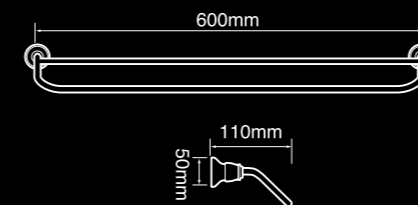

A7117  
Toothbrush holder

A7116  
Soap dish

A7996  
Wall spa set with swivel outlet

A7510  
Bib taps - pair

A7413 ^  
Washing machine stops - pair

A7113B - 300mm  
A7112A - 600mm  
A7112B - 750mm  
A7112C - 900mm  
Double towel rail