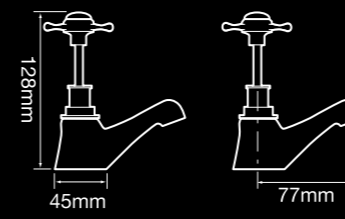

## TAPWARE & ACCESSORY DIMENSIONS

V3343E  
English style basin set  
(available in English style swivel outlet -  
V3343EA)

V3353  
Bath set

V3353ELV ^  
English style bath set  
with lever handles

V3373  
Pillar taps - pair