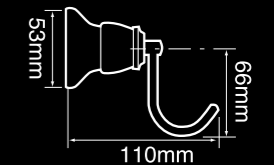

## TAPWARE & ACCESSORY DIMENSIONS

A7353LV ^  
Bath set lever handle

A7353 ^  
Bath set

A7513  
All directional shower set  
with adjustable arm

A7513LV  
All directional shower  
with adjustable arm lever handles