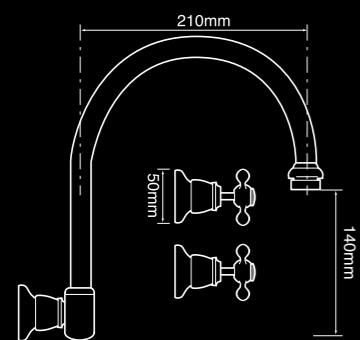

## TAPWARE & ACCESSORY DIMENSIONS

A7353LV ^  
Bath set lever handle

A7353 ^  
Bath set

A7513  
All directional shower set  
with adjustable arm

A7513LV  
All directional shower  
with adjustable arm lever handles

A7117  
Toothbrush holder

A7116  
Soap dish

A7996  
Wall spa set with swivel outlet

A7510  
Bib taps - pair

A7413 ^  
Washing machine stops - pair

A7113B - 300mm  
A7112A - 600mm  
A7112B - 750mm  
A7112C - 900mm  
Double towel rail