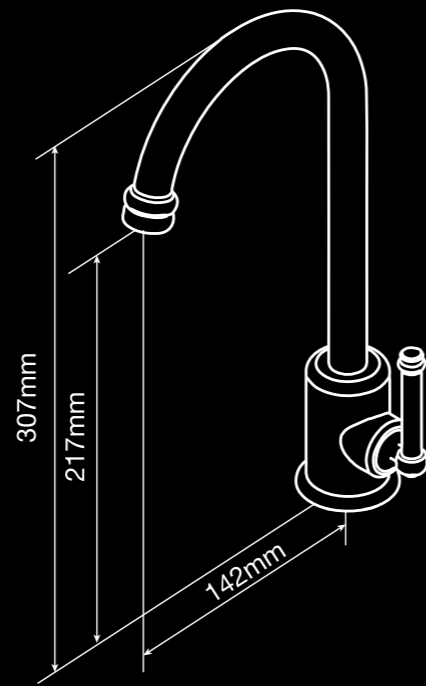

# MIXER DIMENSIONS

F9340CH  
Basin mixer

F9300CH  
Sink mixer

F93410CH  
Gooseneck sink mixer

F9320CH  
Bath/shower mixer