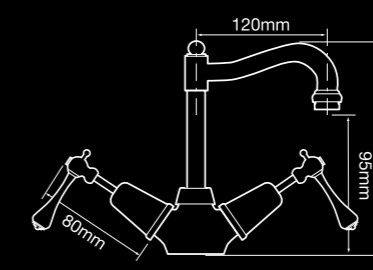

## TAPWARE DIMENSIONS

F9353  
Bath set 150mm outlet

English style  
outlets

F9343LV  
Basin set lever handle

F9346E  
English style  
exposed basin set

F9500E  
English style sink twinner set  
lever handle