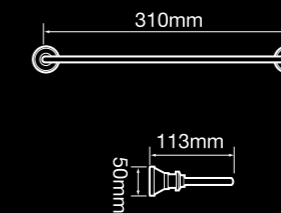

THE VICTORIAN RANGE

TAPWARE & ACCESSORY DIMENSIONS

V3353
Bath set

V3373
Pillar taps - pair

V3343BLV ^
Wall top assemblies pair
with lever handles

V3114
Towel ring