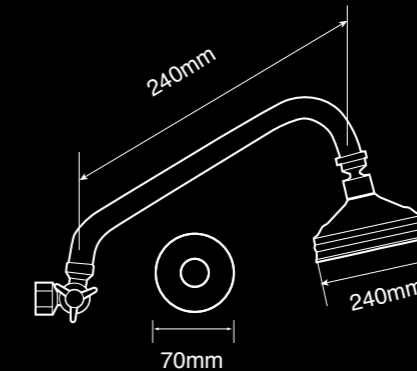

## TAPWARE & ACCESSORY DIMENSIONS

A7353LV ^  
Bath set lever handle

A7353 ^  
Bath set

A7513  
All directional shower set  
with adjustable arm

A7513LV  
All directional shower  
with adjustable arm lever handles