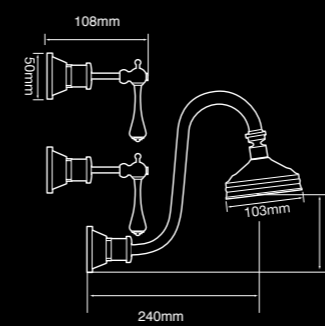

V3323LV
Gooseneck shower set
with lever handle