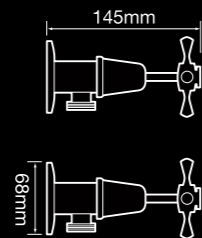

## DIMENSIONS

Y4343  
Basin set fixed outlet

Y4353 ^  
Bath set

Y4513  
Shower Set  
with all directional arm

Y4343B ^  
Wall top assemblies - pair

Y4413 ^  
Washing machine stops - pair