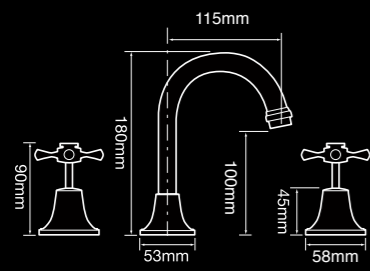

THE YORK RANGE

DIMENSIONS

Y4343
Basin set fixed outlet