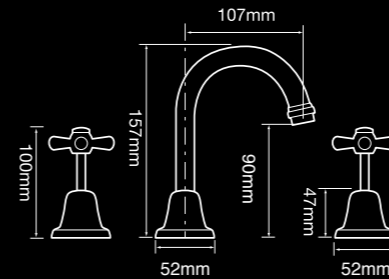

THE MELROSE RANGE

DIMENSIONS

M2343
Basin set