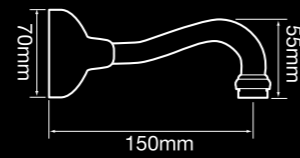

THE FEDERATION RANGE

TAPWARE DIMENSIONS

F9353
Bath set 150mm outlet

English style
outlets

F9343LV
Basin set lever handle

F9346E
English style
exposed basin set

F9500E
English style sink twinner set
lever handle