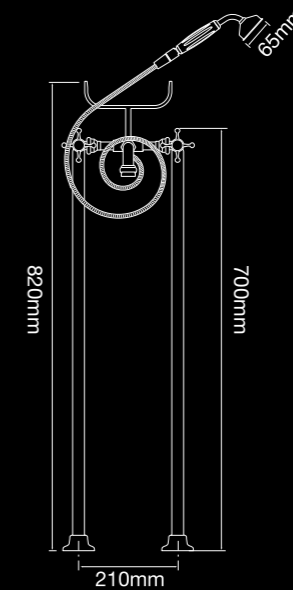

# SHOWER DIMENSIONS

F9365  
Wall mounted  
exposed bath set  
(200mm centre to centre)

F9338  
Exposed telephone  
hand held  
bath/shower Set  
(200mm centre  
to centre)

F9332  
Exposed floor entry  
bath/shower set  
with upstands  
(150mm centre  
to centre)

F9313  
Exposed  
shower set  
(150mm centre  
to centre)

F9331  
Exposed bath/  
shower set  
(150mm centre  
to centre)

F9318  
Exposed telephone  
style shower set  
(200mm centre  
to centre)

F9355  
Hob mounted  
exposed bath set