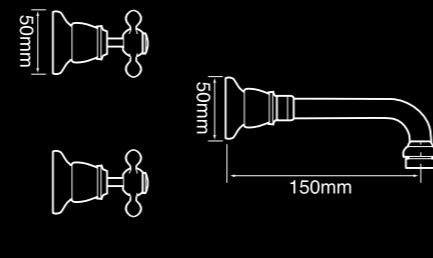

A7353 ^
Bath set