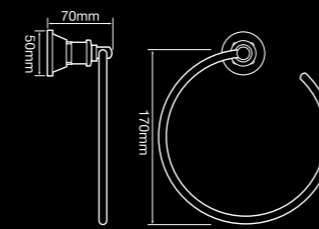

V3114
Towel ring