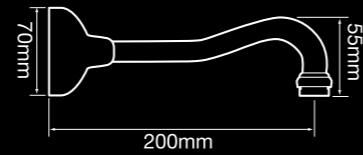

THE FEDERATION RANGE

TAPWARE DIMENSIONS

F9353
Bath set 150mm outlet

English style
outlets

F9343LV
Basin set lever handle

F9346E
English style
exposed basin set

F9500E
English style sink twinner set
lever handle