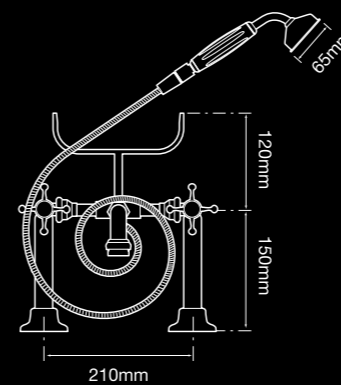

F9318
Exposed telephone
style shower set
(200mm centre
to centre)

F9355
Hob mounted
exposed bath set