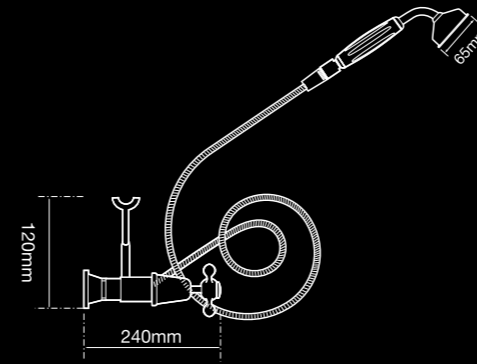

SHOWER DIMENSIONS

F9365
Wall mounted
exposed bath set
(200mm centre to centre)