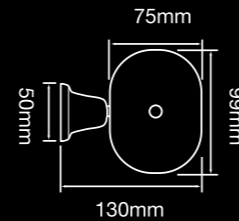

# ACCESSORY DIMENSIONS

F9110A  
Single towel rail

F9112A  
Double towel rail

F9222B  
Shower shelf

F9113A  
Single hand towel rail

F9113B  
Double hand towel rail

F9115  
Toilet roll holder

F9114  
Towel ring