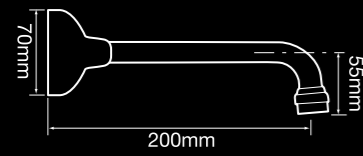

## TAPWARE DIMENSIONS

F9353  
Bath set 150mm outlet

English style  
outlets

F9343LV  
Basin set lever handle

F9346E  
English style  
exposed basin set

F9500E  
English style sink twinner set  
lever handle