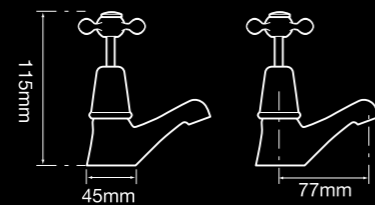

F9373
Pillar taps pair