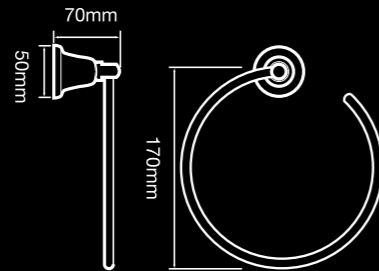

# ACCESSORY DIMENSIONS

F9110A  
Single towel rail

F9112A  
Double towel rail

F9222B  
Shower shelf

F9113A  
Single hand towel rail

F9113B  
Double hand towel rail

F9115  
Toilet roll holder

F9114  
Towel ring