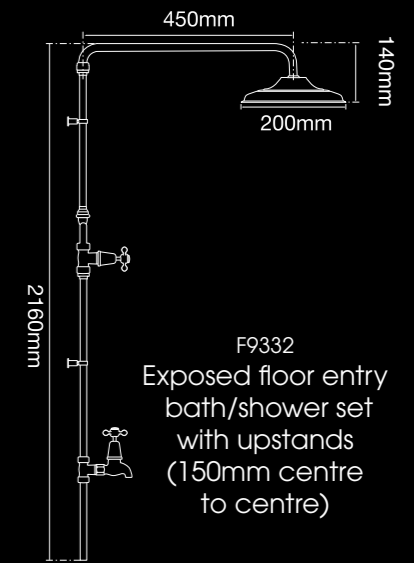

# ACCESSORY DIMENSIONS

F9110A  
Single towel rail

F9112A  
Double towel rail

F9222B  
Shower shelf

F9113A  
Single hand towel rail

F9113B  
Double hand towel rail

F9115  
Toilet roll holder

F9114  
Towel ring

# SHOWER DIMENSIONS

F9365  
Wall mounted  
exposed bath set  
(200mm centre to centre)

F9338  
Exposed telephone  
hand held  
bath/shower Set  
(200mm centre  
to centre)

F9332  
Exposed floor entry  
bath/shower set  
with upstands  
(150mm centre  
to centre)