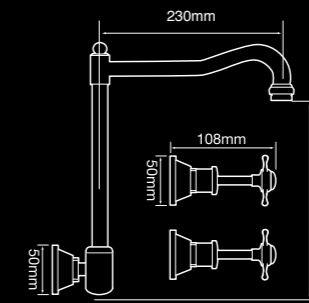

## TAPWARE & ACCESSORY DIMENSIONS

V3343E  
English style basin set  
(available in English style swivel outlet -  
V3343EA)

V3353  
Bath set

V3353ELV ^  
English style bath set  
with lever handles

V3373  
Pillar taps - pair