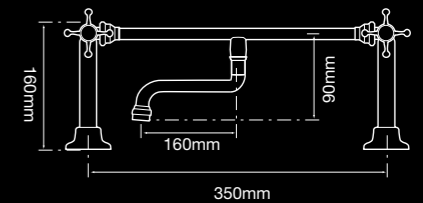

F9354
Exposed bath/shower set
with hand held shower
with floor entry

F9357
Hob mounted
exposed bath set