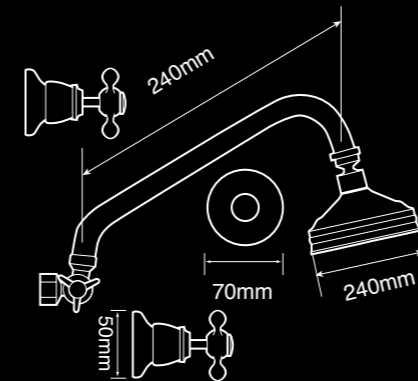

## TAPWARE & ACCESSORY DIMENSIONS

A7353LV ^  
Bath set lever handle

A7353 ^  
Bath set

A7513  
All directional shower set  
with adjustable arm

A7513LV  
All directional shower  
with adjustable arm lever handles