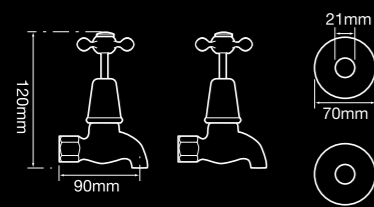

F9510
Bib taps pair