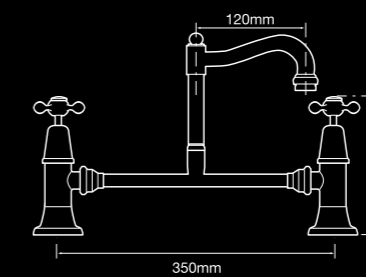

THE FEDERATION RANGE

TAPWARE DIMENSIONS

F9346E
English style
exposed basin set