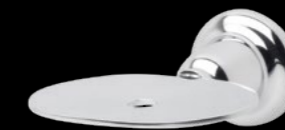

F9113B  
 Double hand towel rail 300mm

F9115  
 Toilet roll holder

F9373  
 Pillar taps pair  
 ★★★★★

F9413 ^  
 Washing machine stops

F9118  
 Robe hook

F9114  
 Towel ring

F9116  
 Soap dish

F9117  
 Toothbrush holder