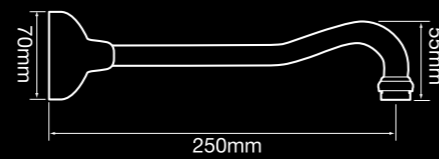

THE FEDERATION RANGE

TAPWARE DIMENSIONS

English style
outlets