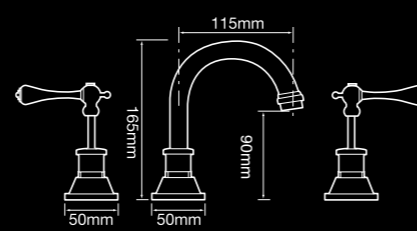

V3343LV
Basin set lever handle