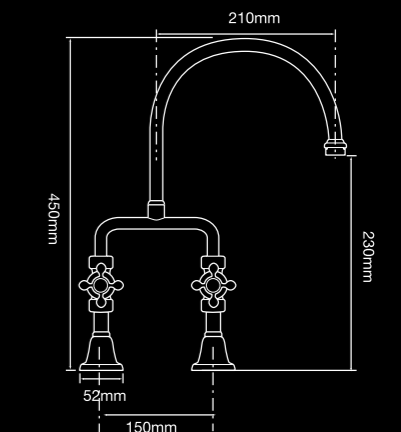

F9501
Basin twinner set

F9363
Exposed sink/spa set