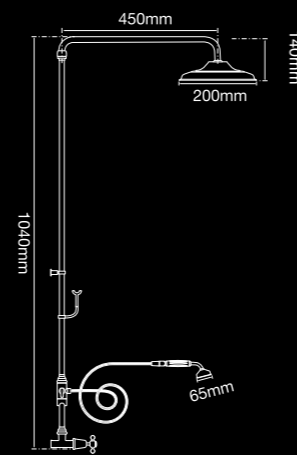

# ACCESSORY DIMENSIONS

F9110A  
Single towel rail

F9112A  
Double towel rail

F9222B  
Shower shelf

F9113A  
Single hand towel rail

F9113B  
Double hand towel rail

F9115  
Toilet roll holder

F9114  
Towel ring

# SHOWER DIMENSIONS

F9365  
Wall mounted  
exposed bath set  
(200mm centre to centre)

F9338  
Exposed telephone  
hand held  
bath/shower Set  
(200mm centre  
to centre)

F9332  
Exposed floor entry  
bath/shower set  
with upstands  
(150mm centre  
to centre)