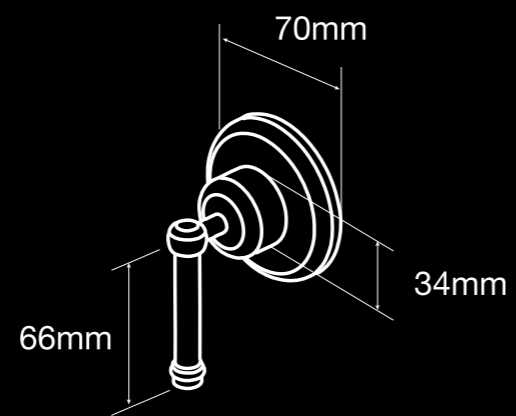

# MIXER DIMENSIONS

F9340CH  
Basin mixer

F9300CH  
Sink mixer

F93410CH  
Gooseneck sink mixer

F9320CH  
Bath/shower mixer

## TAPWARE & ACCESSORY DIMENSIONS

A7353LV ^  
Bath set lever handle

A7353 ^  
Bath set

A7513  
All directional shower set  
with adjustable arm

A7513LV  
All directional shower  
with adjustable arm lever handles