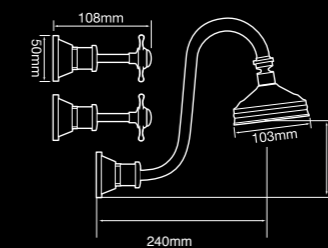

V3500E  
English style sink twinner set  
with swivel outlet

V3343  
Basin set fixed outlet  
(available in swivel outlet - V3343A)

V3343LV  
Basin set lever handle

V3323LV  
Gooseneck shower set  
with lever handle