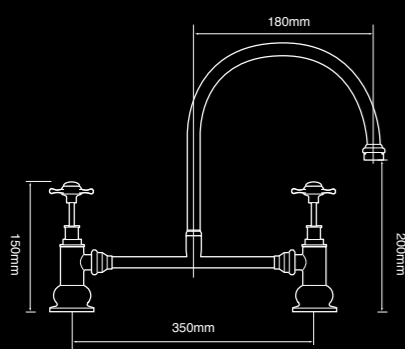

V3356
Exposed hob kitchen set
with swivel outlet