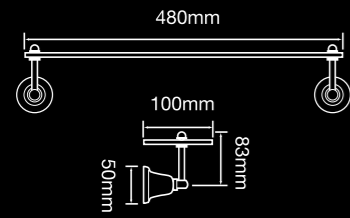

# ACCESSORY DIMENSIONS

F9110A  
Single towel rail

F9112A  
Double towel rail

F9222B  
Shower shelf

F9113A  
Single hand towel rail

F9113B  
Double hand towel rail

F9115  
Toilet roll holder

F9114  
Towel ring