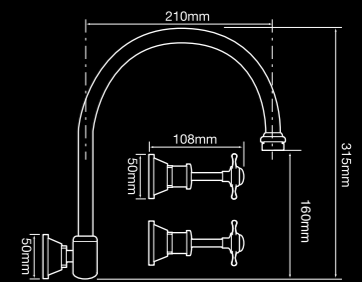

V3996
Wall kitchen / laundry / spa set
with swivel outlet